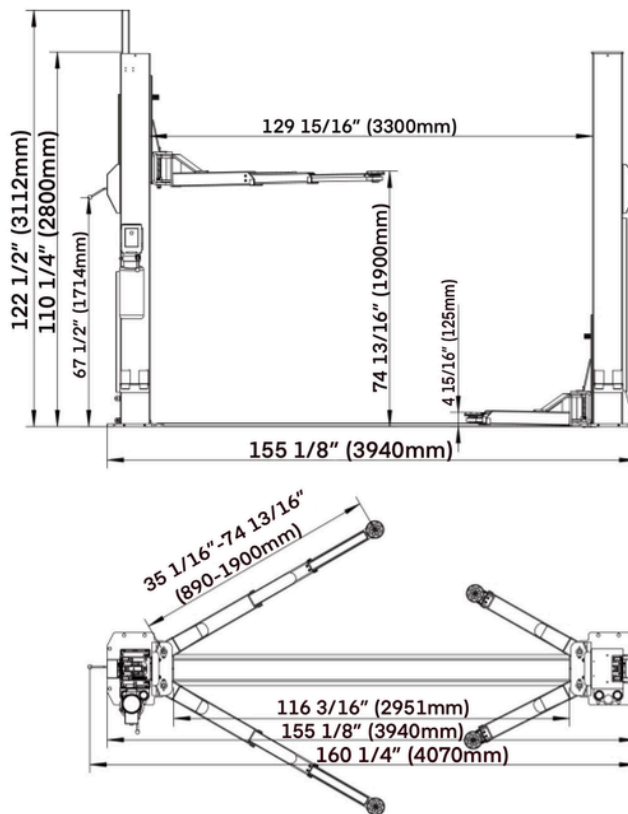

F12X

Stratus Extra Wide Floor Plate 12,000 lbs
Capacity Single Point Manual Release
Auto Lift SAE-F12X

STRATUS
auto equipment

Sales & Showroom

512-640-9896

5881 Imperial Loop Dr.

College Station, TX 77845

sales@stratusautoequip.com

WWW.STRATUSAUTOEQUIP.COM

TECHNICAL

Model	F12X
Capacity	12,000 LBS
Max Lifting Height with Adaptors	78 13/16" (2002 MM)
Min Lifting Height with Adaptors	8 1/8" (207 MM)
Max Lifting without Adaptors	74 13/16"(1900 MM)
Min Lifting without Adaptors	4 15/16" (125 MM)
Rise Time	~55SEC
Overall Height	122 1/2" (3112 MM)
Overall Width	21 1/4" (540 MM)
Overall Length	160 1/4" (4070 MM)
Inside Columns	129 15/16" (3300 MM)
Drive Thru	116 3/16" (2951 MM)
Front Arm Reach Max	74 13/16" (1900 MM)
Front Arm Reach Min	35 1/16" (890 MM)
Rear Arm Reach Max	74 13/16" (1800 MM)
Rear Arm Reach Min	35 1/16" (890 MM)

DIMENSIONS

Warranty

5 YEAR LIFTING STRUCTURE
3 YEAR HYDRAULIC
2 YEAR ELECTRIC

FEATURES

- Base Plate / Open Top
- Single point manual release
- Multi-strand, non-rotary, non-stretchy cable
- Top limiter switch
- Stable and reliable, easy maintenance
- Proofed by dynamic test with 115% of rated capacity and static test with 150% rated capacity
- Powder coating finish: Granite Gray (RAL 7026) + Rein orange (RAL 2004)

Standard Accessories (Included)

- 4pcs Screw-up rubber pads - Peg 60mm (2 5/16")
- 4pcs 4" Truck Adaptors - Peg 60mm (2 5/16")

Optional Accessories (Purchase Separately)

- Cradle pads(Peg 60mm)
- Tripod jack stand